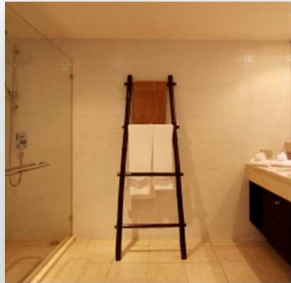

2x Parawood Thai-Single size beds

2x Pocket spring mattresses

1x Parawood bedside

1x Bedside lamps

1x Parawood side chair

1x Parawood consol

1x Parawood mirror

1x Waterhyacinth rug

2 mattress protector

Inventory List all en-suite  
bathrooms:

3x Bamboo towel racks

3x Laundry baskets

3x Bath accessories (4 pc)

3x Glass deco bowl

3x wooden bowl

All En-suite bathrooms