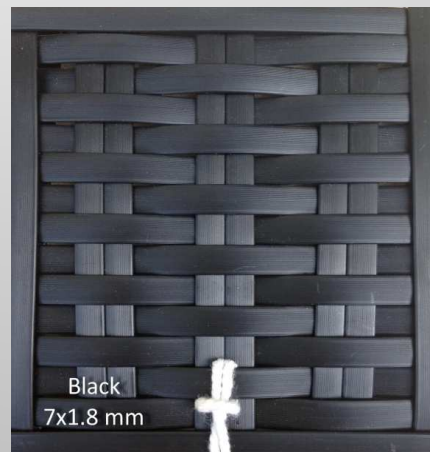

Standard furniture package

3 Bedroom house

Outdoor color choices